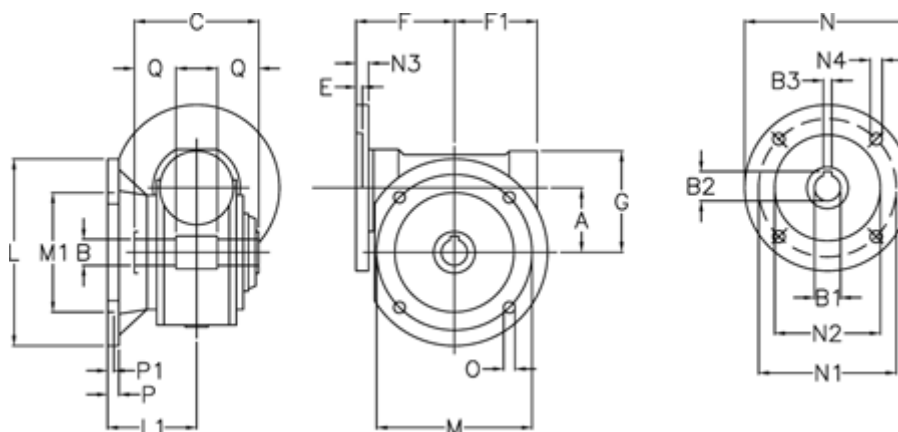

Data Sheet

Article number: 3902150046545

Description: Worm gear
VF 150-FC1-46-112B5, without lubrication

Measures

A = 150	F1 = 179	N2 = 180
B = 50 H7	G = 218	N3 = 11
B1 E7 = 28	L = 350	N4 = 13
B2 = 31.3	L1 = 145.5	O = 18
B3 H9 = 8	M = 290	P = 22
C = 175	M1 = 200	P1 = 13
E = 2	N = 250	Q = 55
F = 190	N1 = 215	